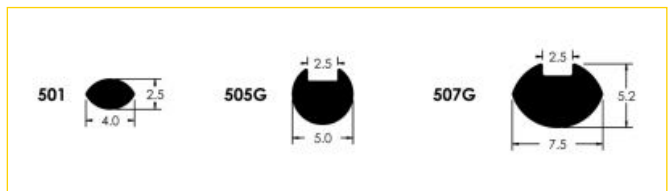

Medical Instruments and Equipment Specialists

Buerki, Switzerland

Full range of I/A reusable and disposable instruments.

Mira, USA

Mira, USA - easy to use cryo unit with complete range of cryo probes.

Mira, USA - buckles and sponges for retinal detachment.