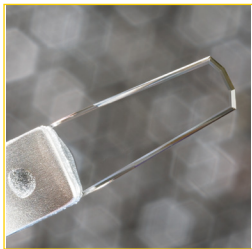

Medical Instruments and Equipment Specialists

Excellent diamond Knives from

Elite II

The Elite II™ micrometer scalpel from Mastel offers ultimate adjustability and precision for controlled depth incisions. It is adjustable from zero to approximately 3.5mm.

Full instructions on use and care of the ELITE II are available from the manufacturer.

PHD II Step Scalpel

The PhD II Step Scalpel offers the ultimate combination of simplicity and versatility for controlled depth incisions. It has 9 convenient blade settings and four different foot plates.

Full instructions on use and care of the PhD II are provided by the manufacturer.

President Scalpel

The President Scalpel offers simplicity, durability and stability. There are four knives in the President series for;

- Crescent/dissecting - Paracentesis/MICS - Controlled depth - Main incision

Full instructions on use and care of the President Scalpel are provided by the manufacturer.

Diamond Knife Repair

Mastel, USA, offers an excellent repair service for any brand of diamond knife. All repairs are done under warranty.